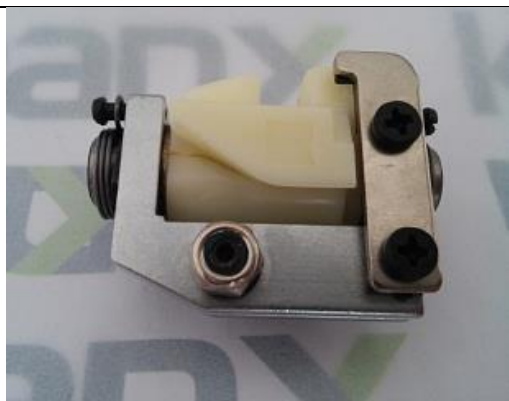

Drive Preto 3 Pernas – Pequeno (Máquina 1000ppm)
ST-0233A

Drive Preto 3 Pernas Completo (Máquina 1000ppm)
ST-0233B

Drive Preto 3 Pernas Completo (Máquina 1000ppm)
ST-0233B

Drive Koany
ST-0230

Drive Koany
ST-0230

Drive Koany Completo
ST-0226

Drive Koany Completo
ST-0226

Drive Koany Completo
ST-0226

Drive 2 Patinhos com Arruela (Refil)
ST-0214

Drive 2 Patinhos com Arruela (Refil)
ST-0214

Drive 2 Patinhos - Completo
ST-0213

Drive 2 Patinhos - Completo
ST-0213

Drive 2 Patinhos - Completo
ST-0213

Drive Preto TSMD (Tajima)
ST-0236B

Drive Preto TSMD (Tajima)
ST-0236B

Drive Completo Base de Aço
ST-0215

Drive Completo Base de Aço
ST-0215